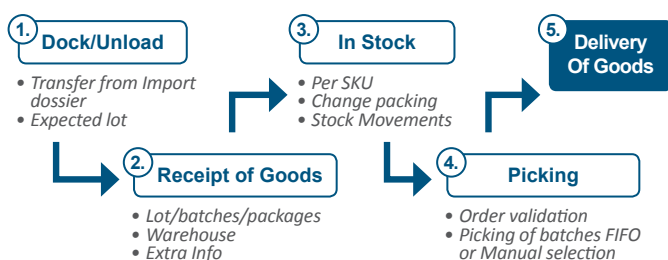

Handling equipment for picking, packing, order preparation, pre-retail and distribution is available and manned by trained professionals at all times.

All our offices across Europe and Africa use a standardized warehouse management software that is fully integrated with our freight and accounting module. This program is developed and maintained for COMEXAS and allows us to manage the inventory of multiple products for multiple customers in multiple warehouses. For data protection purposes, the software, its contents and data updates are hosted on COMEXAS servers situated in Belgium.